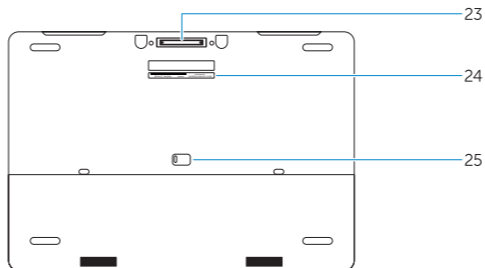

Dell.com/contactdell

Dell.com/regulatory_compliance

P29E

P29E001

Dell Precision -7710

Features

Funkce | Jellemzők | Funkcje | Vlastnosti

1. Microphone
2. Camera (optional)
3. Camera-status light (optional)
4. Network connector
5. Power connector
6. Power button
7. Security-cable slot
8. USB 3.0 connector
9. Headset connector
10. Memory card reader
11. Fingerprint reader (optional)
12. Battery-status light
13. Hard-drive activity light
14. Power-status light
15. Speakers
16. Touchpad
17. Contactless smartcard reader (optional)
18. Smartcard reader (optional)
19. USB 3.0 connector
20. Mini DisplayPort connector
21. HDMI connector
22. USB-C connector (optional)
23. Docking connector
24. Service-tag label
25. Door and battery release latch